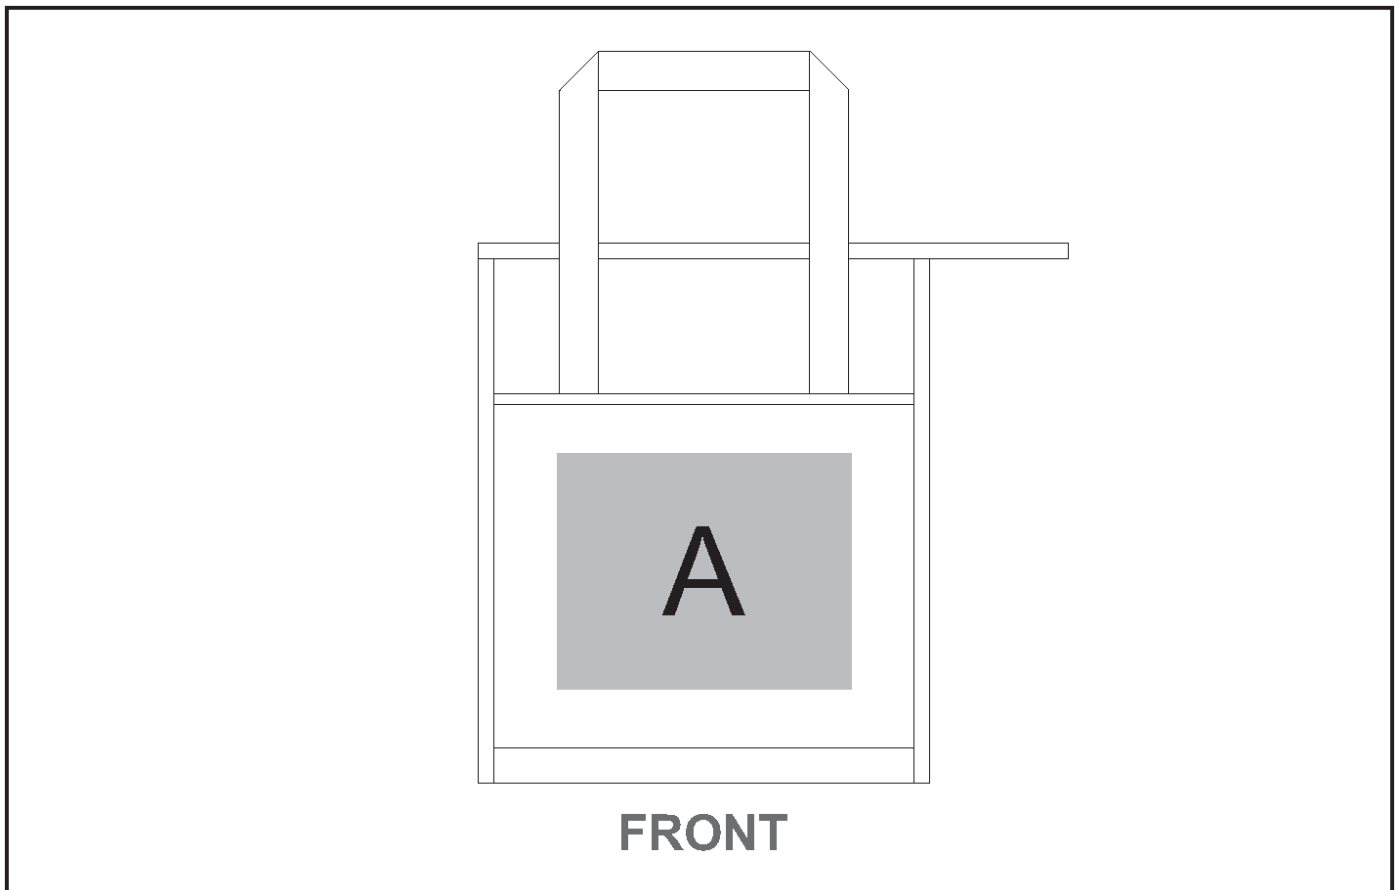

COOL-5500

Medley Non-Woven 6-Can Lunch Cooler

Also available in

Check Logo24
guide and t's & c's

Need to know:

- Includes 1-Colour, 1-Position Screen Print (setup fee applies)
- **Texture will affect the print.**
- **NO Solid backgrounds for Screen Print.**

Branding Options:

Position A

1. Screen Print (SA)
1 Colour
Size: 150mm wide x 120mm high
2. Digital Direct Transfer (DDT-D)
Full Colour
Size: 105mm wide x 74mm high
3. Digital Direct Transfer (DDT-A)
Full Colour
Size: 150mm wide x 120mm high